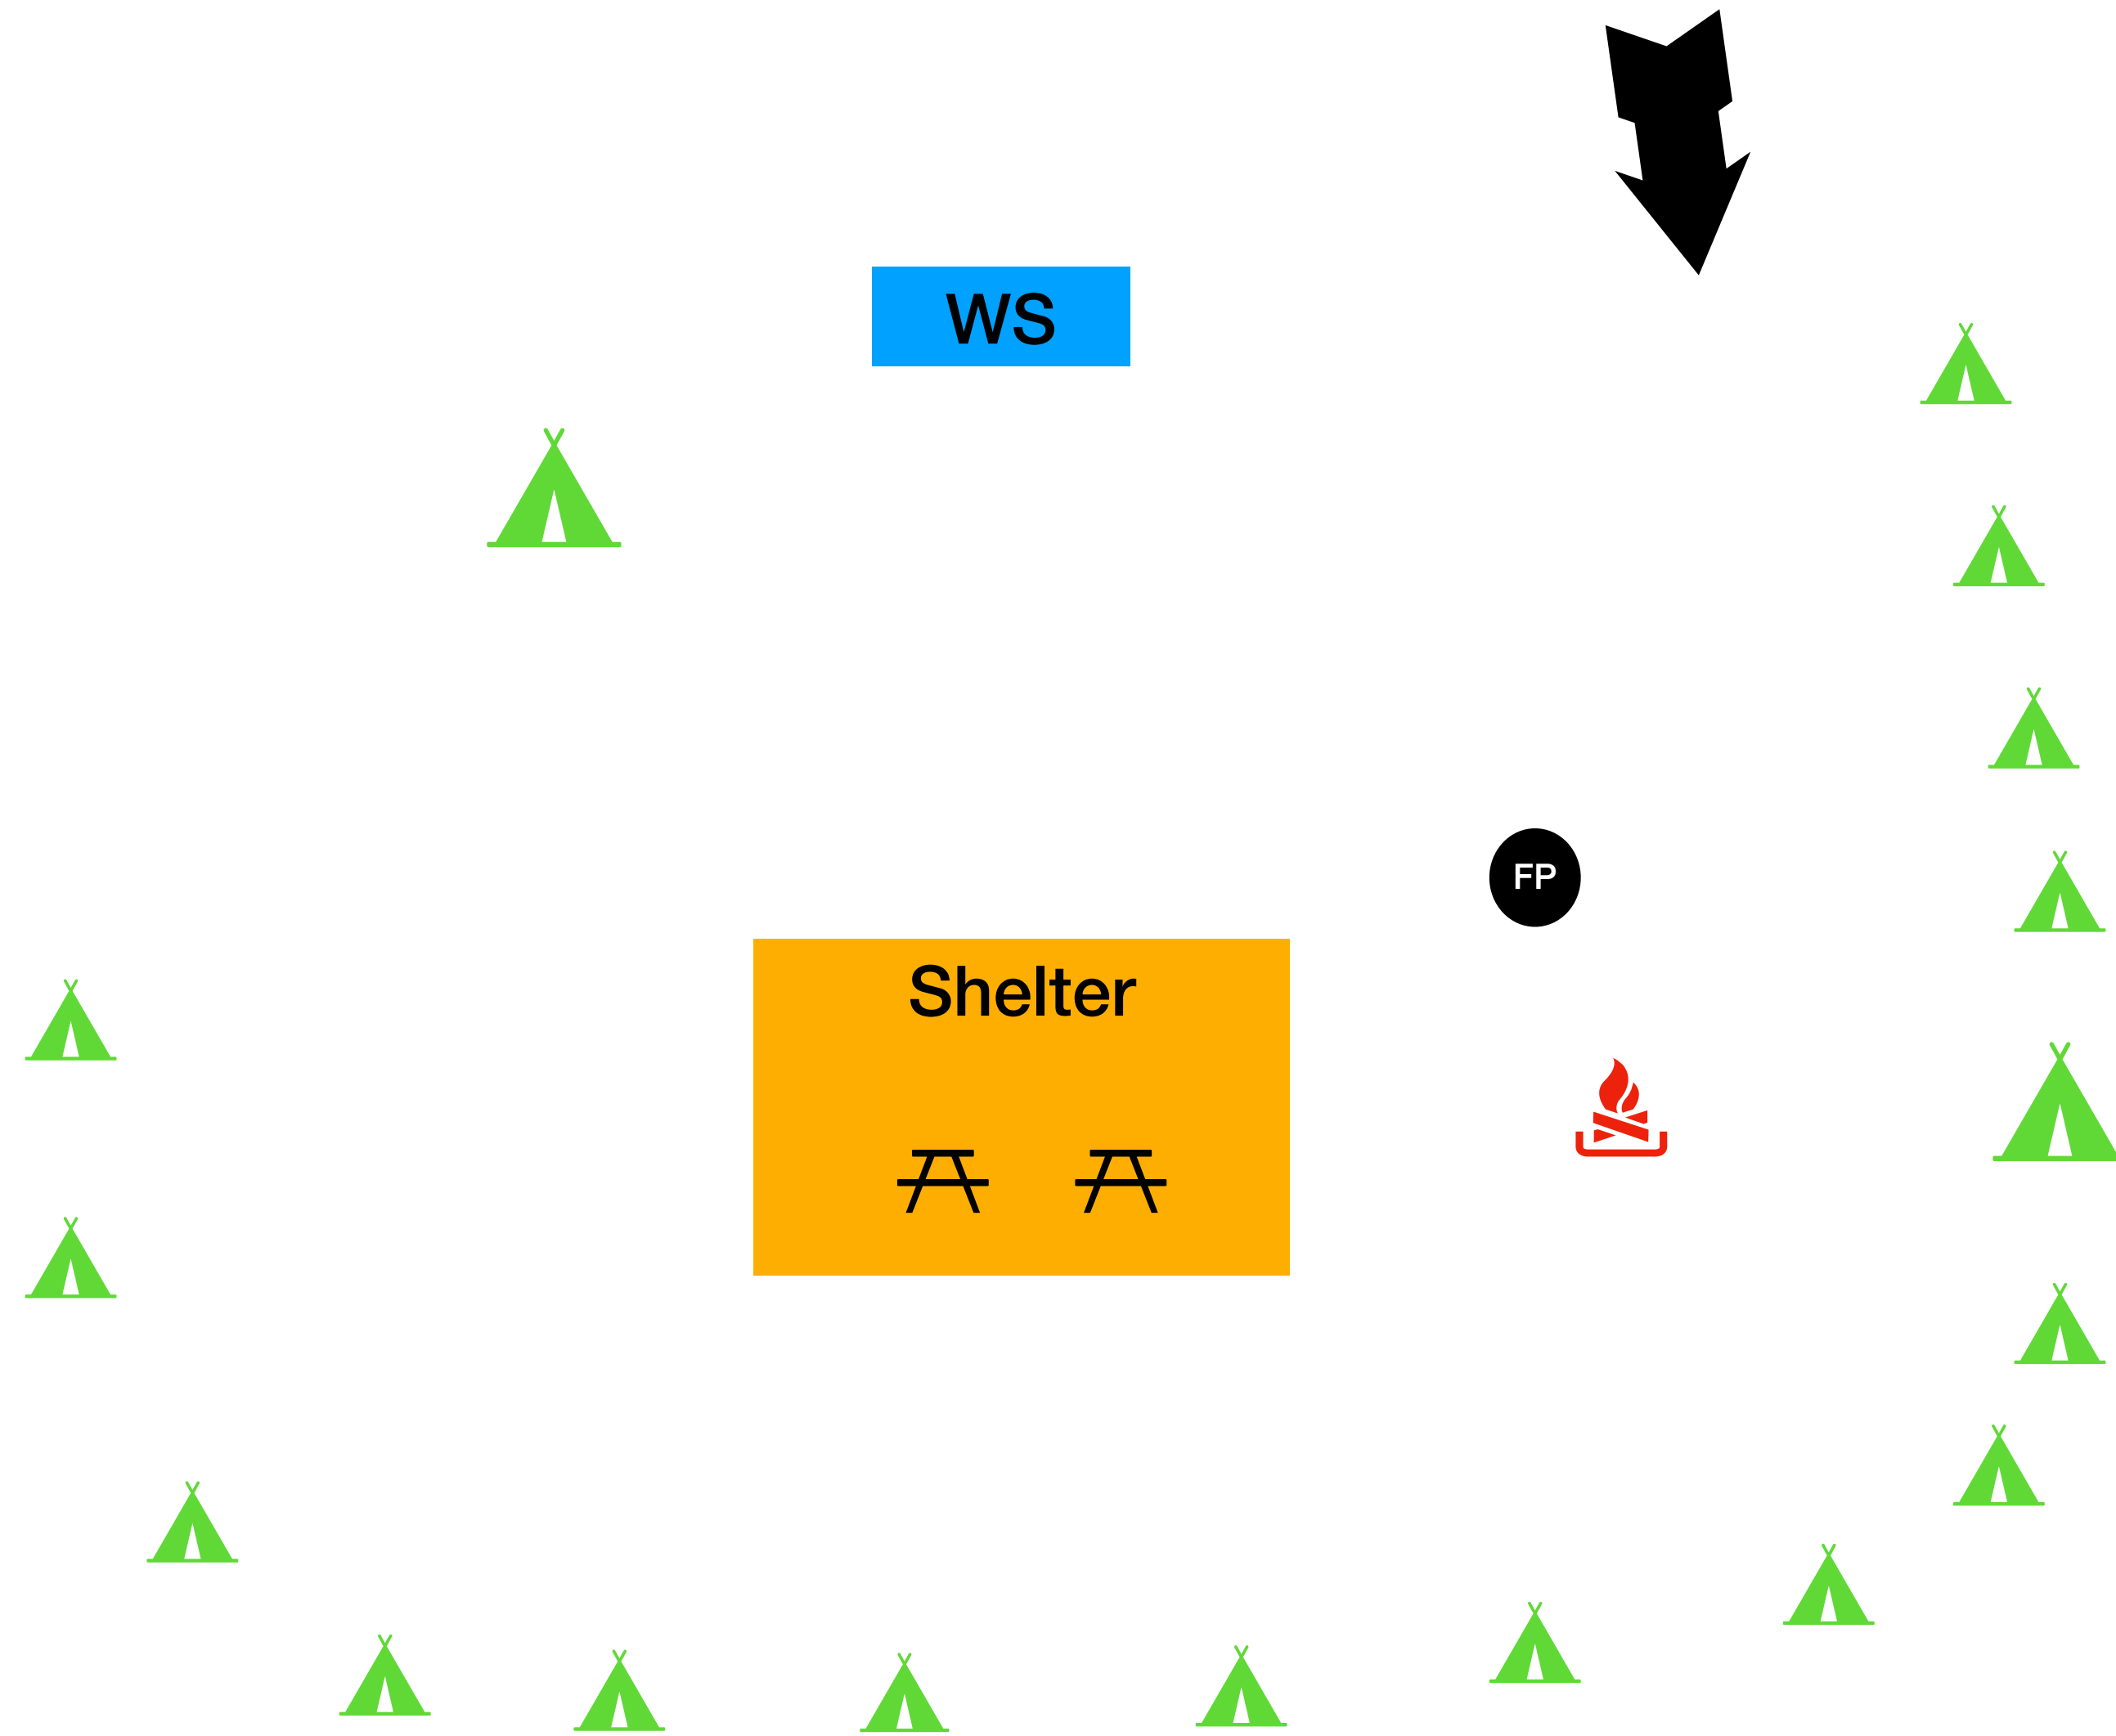

# Camp Site #1 - Cherokee

Capacity: 30 youth, 4 leaders

Note: This Is an approximate layout of this campsite and is subject to change.